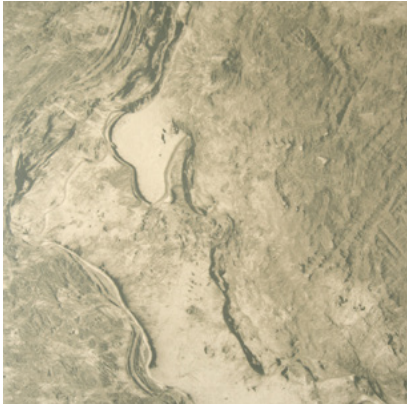

# TERRA

Tear Sheet

Terra is inspired by the metaphysical qualities of lead.

AETHER

ALUM

ASTRA

COMET

ELEMENT

**ITEM**  
3901

**MINIMUM**  
1 panel

**LEAD TIME**  
4 weeks to print

**CONTENT**  
Type II PVC-Free

**MAINTENANCE**  
Water-based cleanser

**ORIGIN**  
USA

**DISCLAIMER**  
Panel maps represent mural artwork only. Reference the physical sample for color and texture.